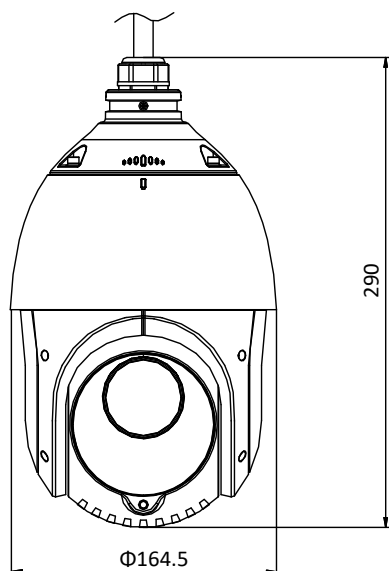

Protection Level	IP66 Standard, 4000V Lightning Protection, Surge Protection and Voltage Transient Protection
Material	ADC 12, PC, PC+10% GF
Dimensions	Φ 164.5 mm × 290 mm (Φ 6.48" × 11.42")
Weight	Approx. 2 kg (4.41 lb)

DORI

The DORI (detect, observe, recognize, identify) distance gives the general idea of the camera ability to distinguish persons or objects within its field of view.

It is calculated based on the camera sensor specification and the criteria given by EN 62676-4: 2015.

DORI	Detect	Observe	Recognize	Identify
Definition	25 px/m	63 px/m	125 px/m	250 px/m
Distance (Tele)	1600.0 m (5249.3 ft)	634.9 m (2083.1 ft)	320.0 m (1049.9 ft)	160.0 m (524.9 ft)

Available Model

DS-2DE4225IW-DE (D), 12 VDC & PoE+ (802.3 at, class4)

Dimensions

Unit: mm